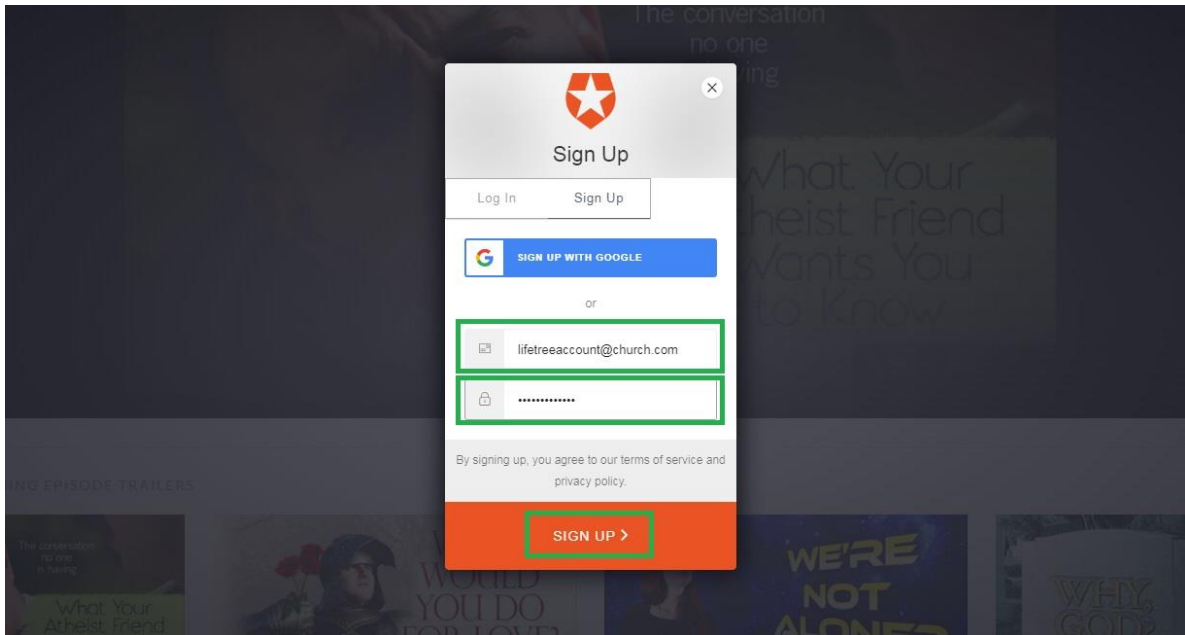

# Step 2

To access the Lifetree Café Streaming Platform and set up your account, please go to <https://lifetreeplayer.lifetreecafe.com/>

The screenshot shows the Lifetree Café Streaming Platform homepage. The browser address bar displays <https://lifetreeplayer.lifetreecafe.com/>. The page features the Lifetree Café logo and a LOGIN link. A large video player is the central focus, showing a trailer for the episode 'What Your Atheist Friend Wants You to Know' with the text 'The conversation no one is having'. Below the video player, there is a section titled 'LIFETREE CAFÉ UPCOMING EPISODE TRAILERS' with four smaller video thumbnails: 'What Your Atheist Friend Wants You to Know', 'WHAT WOULD YOU DO FOR LOVE?', 'WE'RE NOT ALONE?', and 'WHY, GOD? When personal tragedy doesn't make sense'.

## Step 3

Now it's time to create an account. At the top right corner of the page, please click on 'LOGIN'

## Step 4

A login window will pop up. Please select the 'Sign Up' option. You will receive an email confirming your account.

Then select 'Sign Up'.