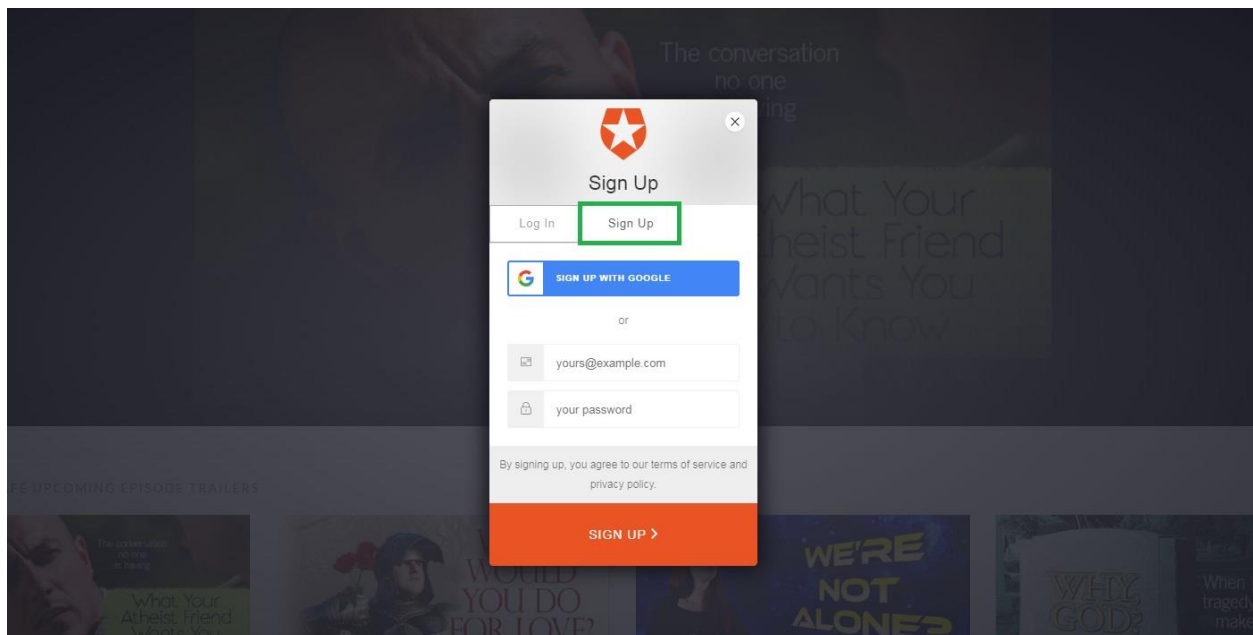

Step 4

A login window will pop up. Please select the 'Sign Up' option. You will receive an email confirming your account.